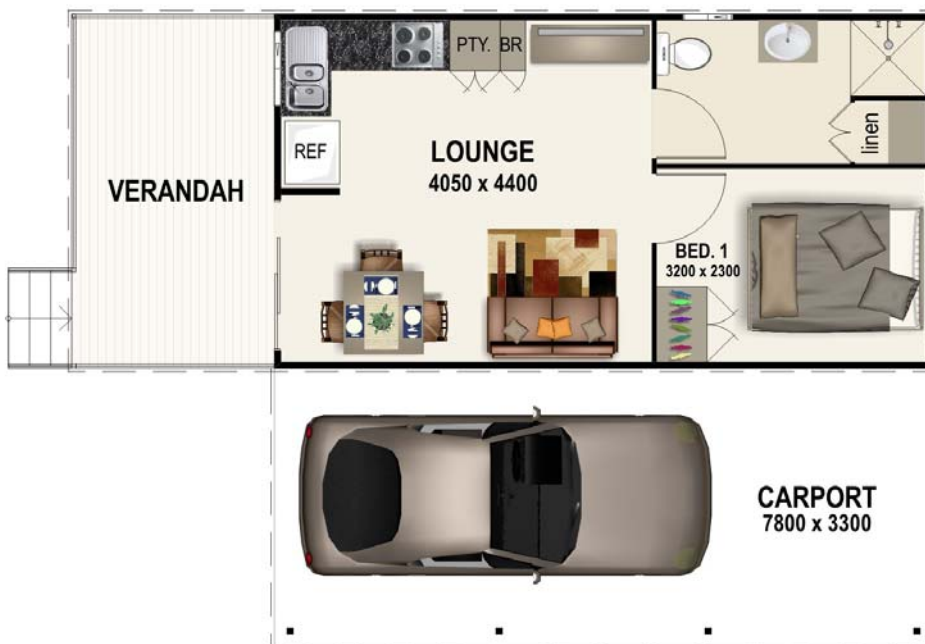

WEEKENDER

Cabin Series

WEEKENDER

AREAS	SQ METRES
LIVING	32.8
VERANDAH	9.9
CARPORT	25.7
TOTAL	68.3

© Copyright 2009 Campac (Aust) Pty Ltd.
This design may not be reproduced in any
format without written permission.