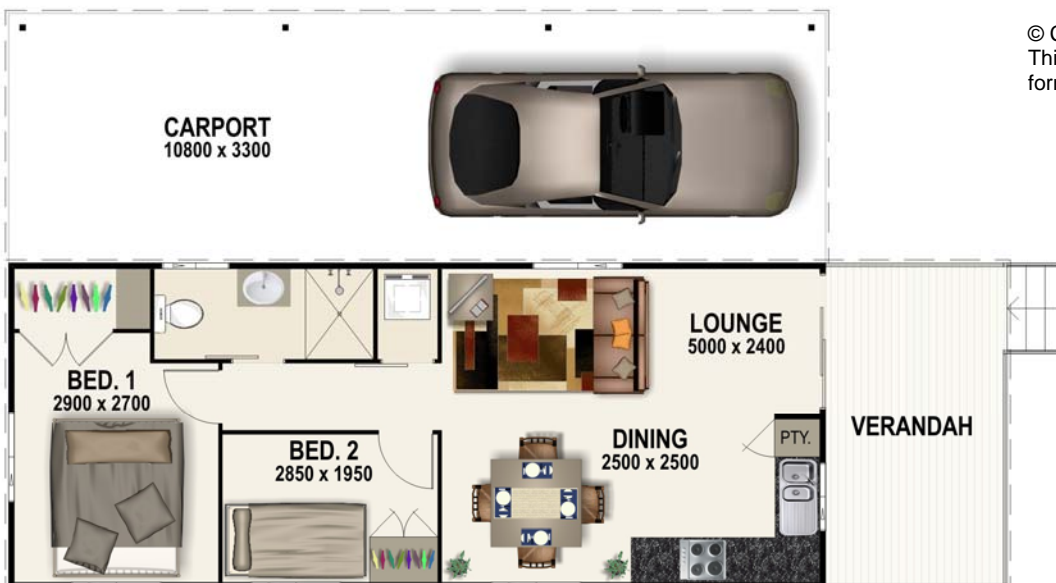

SANCTUARY

Cabin Series

© Copyright 2009 Campac (Aust) Pty Ltd.
This design may not be reproduced in any
format without written permission.

SANCTUARY

AREAS	SQ METRES
LIVING	46.4
CARPORT	35.6
VERANDAH	10.3
TOTAL	92.3